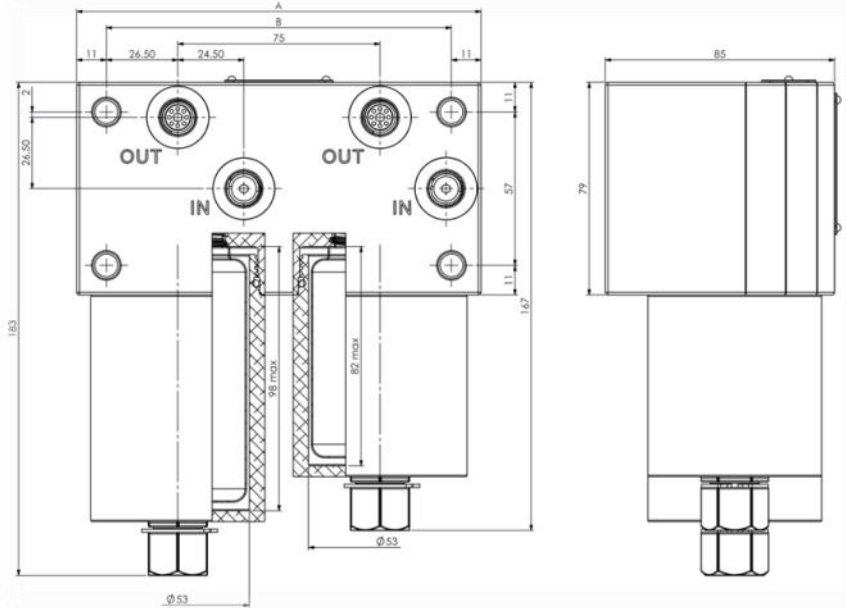

ELIMINATING LIVE WORK

sales@tods-oil.com

A dedicated, advanced station for tribological oil sampling, enhancing the precision and ease of maintenance operations.

STATIONS N°	A [mm]	B [mm]	Inlet	Outlet
1	75	53	1/4" BSPP	1/4" BSPP
2	150	128	1/4" BSPP	1/4" BSPP
3	225	203	1/4" BSPP	1/4" BSPP
4	300	278	1/4" BSPP	1/4" BSPP
5	375	353	1/4" BSPP	1/4" BSPP

UNITS:

1 station:	TODS	1
2 stations:	TODS	2
3 stations:	TODS	3
4 stations:	TODS	4
5 stations:	TODS	5

Note:

- * No bottles are supplied;
- * 1mm orifice plug is installed as default. 1.5mm and 0.6mm are supplied with the unit;
- * Products engraving to specified on purchase order or the product tags will be supplied blank;
- * If the products require personalized branding, to be specified on purchase order or standard branding will be applied;
- * Caps are purchased separately;
- * Caps are supplied with a lanyard.